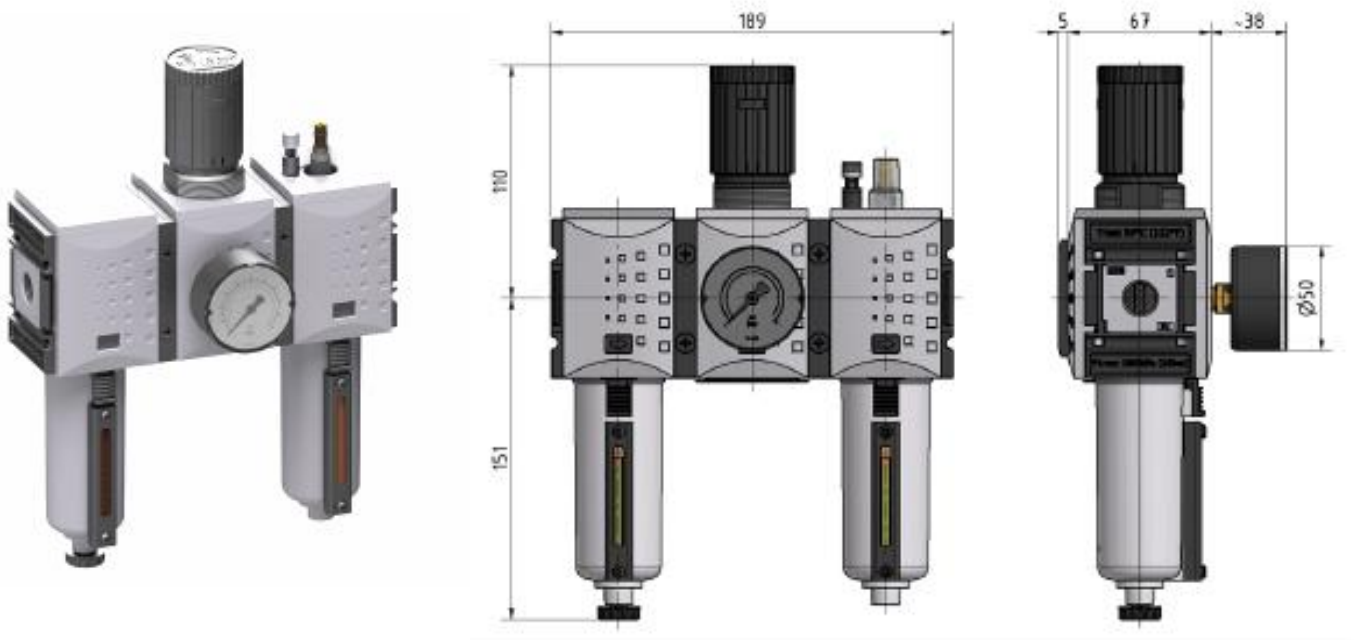

Accessories / spare parts

Art. No.	Type No.	Description
100043	H 852	Mounting bracket, incl. 2 screws
100044	WK 102	Wall bracket, incl. 2 screws
100045	KP 200	Joiner set, incl. 2 screws
100135	BSF 12	Polycarbonate bowl, incl. bowl guard
100215	BSL 12	Polycarbonate bowl, incl. bowl guard for oiler
100136	MF 12	Metal bowl, incl. sight glass
100216	ML 12	Metal bowl, incl. sight glass for oiler
100137	BSF 12-A	Polycarbonate bowl with automatic drain valve
100138	MF 12-A	Metal bowl, incl. sight glass, with automatic drain valve
100046	FU 33-55	Panel nut M42x1.5
100037	SS 32	Key lock
100331	WK 102-38	Wall bracket with connection thread G 3/8
100332	WK 102-12	Wall bracket with connection thread G 1/2
100333	WK 102-34	Wall bracket with connection thread G 3/4
152946	H 853	Mounting bracket with control panel nut M42x1.5
100139	844.6.905	Filter element 5 µm, cellpor
100214	901.7.990	Sight dome, polycarbonate
100047	22.7180.4	Seal kit for pressure regulator
100362	655.6.900	Automatic drain valve

Semi-automatic: