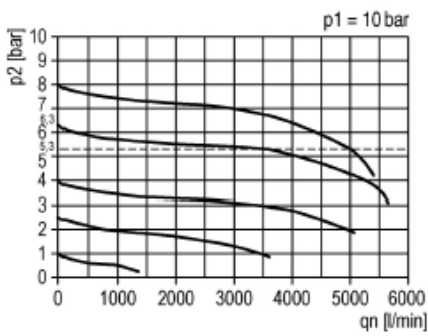

flow characteristic