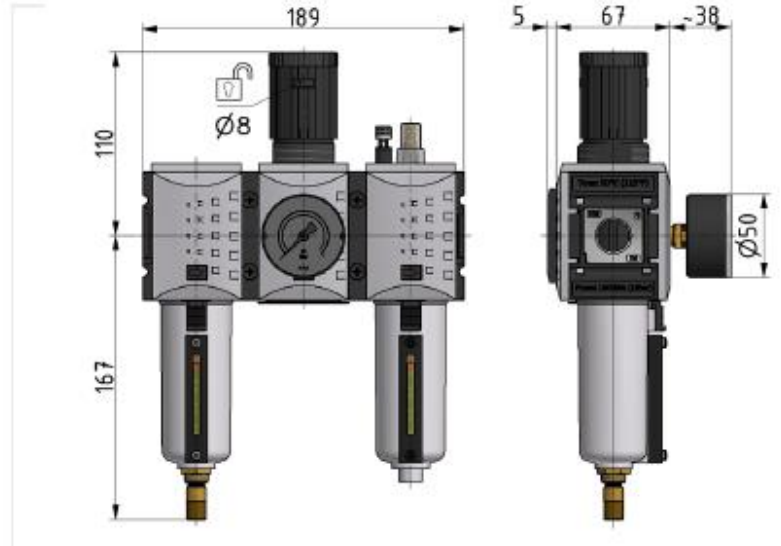

Fully-automatic: